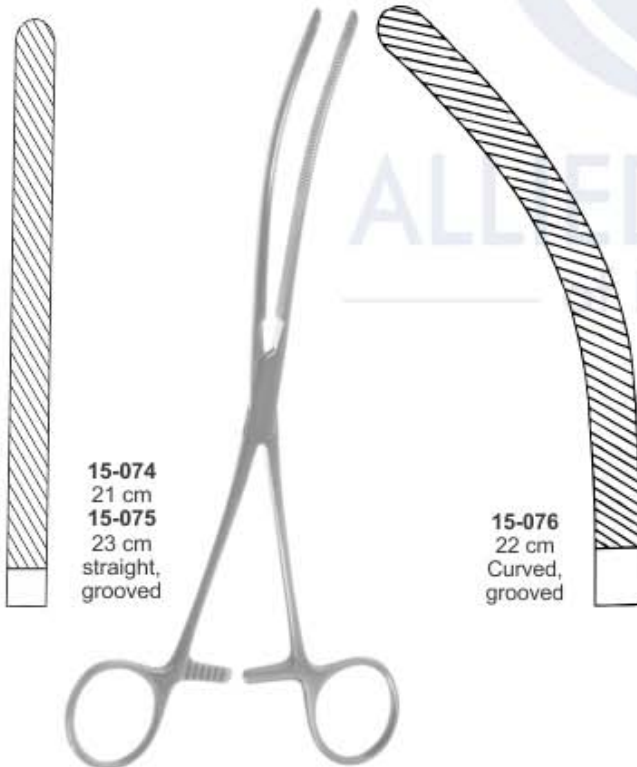

Doyen Intestinal Forceps Clamps