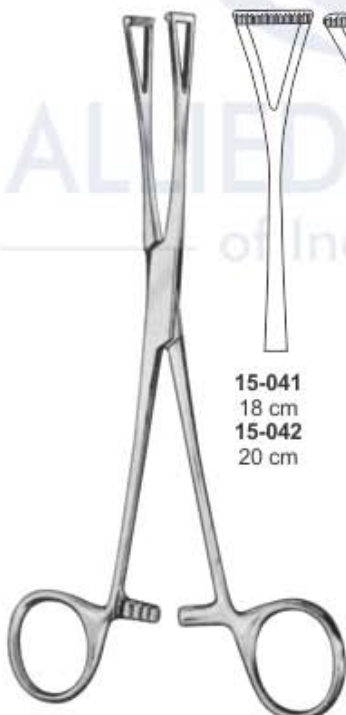

Babcock Seizing Forceps

- 15-024 16 cm
- 15-025 18 cm
- 15-026 20 cm
- 15-027 22 cm

Babcock Tissue Grasping Forceps

15-028 16 cm

15-029 21.5 cm

Babcock Tissue Grasping Forceps
 15-030 18 cm
 15-031 24 cm

Collin Grasp Forceps
 15-032 14 cm

Collin Tissue Grasping Forceps
 15-033 19.5 cm

Collin Tissue Grasping Forceps
 15-034 23 cm

Duval Lung Tissue Forceps
 15-035 1" WIDE
 DeBakey type jaw, 23 cm

Lovelace Lung Tissue Forceps
 15-036 1" WIDE
 Angled on Side,
 DeBakey type jaw, 19 cm

Scheibe
 Organ Grasping Forceps

Heywood-Smith
 15-040
 Polypus Grasping Forceps
 21 cm

Duval Tissue Grasping Forceps

15-041 18 cm
 15-042 20 cm
 15-043 20 cm
 15-044 23 cm

Lockwood Grasp Forceps
 15-045 20 cm