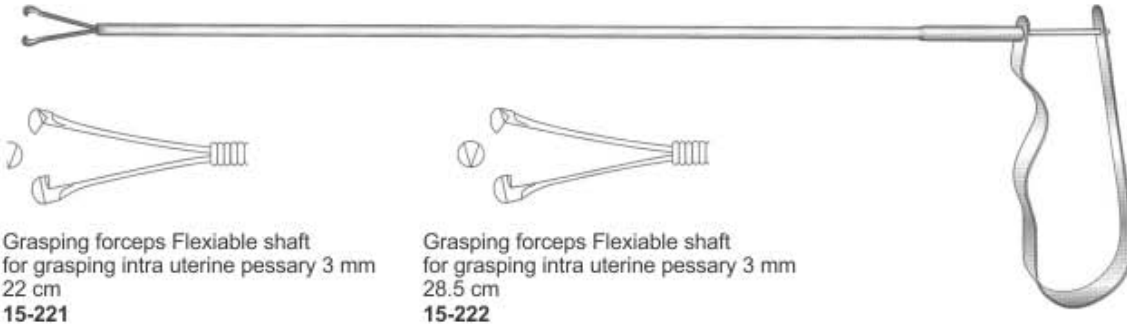

McGivney Hemorrhoidal Ligator
15-212
19cm

15-213
Rudd Hemorrhoidal Ligator with loading cone 12mmØ
31.5 cm Str.

15-214
Rudd Hemorrhoidal Ligator with loading cone 12mmØ
31.5 cm Cvd.

15-215
Lurz Hemorrhoidal Suction Ligator 8mm Ø
15-216
Lurz Hemorrhoidal Suction Ligator 10mm Ø

15-217
Ligator rubber rings
in package of 100 pieces

15-218
McGivney Hemorrhoid Grasping Forceps
19 cm angled shank.

McGivney Hemorrhoidal Ligator
Complete Set
15-220

15-219
McGivney Hemorrhoidal Ligator
With Offset Handle 18 cm
Working Length.

INTESTINAL RECTAL SPECULA

<i>Mastdarmspekula</i>	<i>Spéculums Rectaux</i>
<i>Espéculos Rectales</i>	<i>Specoli Rettali</i>

Grasping forceps Flexiable shaft
for grasping intra uterine pessary 3 mm
22 cm
15-221

Grasping forceps Flexiable shaft
for grasping intra uterine pessary 3 mm
28.5 cm
15-222

Barren McGivney Hemorrhoidal Ligator forceps with stainless steel con
15-223
Barren McGivney Hemorrhoidal Ligator forceps with telon cone
15-224