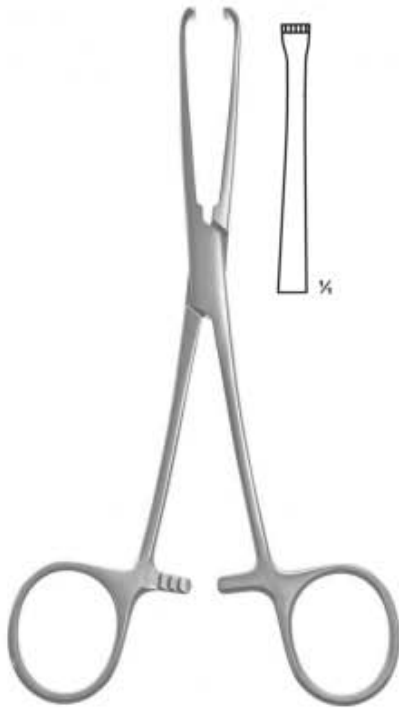

INTESTINAL AND RECTAL INSTRUMENTS

INTESTINAL & TISSUE GRASPING FORCEPS

Darm-und Gewebefasszangen | Pinces Pour Saisir Intestins et Tissus
 Pinzas Para Intestinos y Tejidos | Pinze Per Afferrare Intestino e Tessuti

Allis Tissue Forceps
 15-001 15 cm
 3 x 4 teeth

Allis Tissue Forceps
 15-002 15.5 cm
 4 x 5 teeth

Allis Tissue Forceps
 15-003 16 cm
 15-004 19 cm
 15-005 22 cm
 15-006 25.5 cm
 5 x 6 teeth

Baby Allis Tissue Forceps
 15-007 12 cm 4 X 5 teeth
 15-008 14 cm 4 X 5 teeth
 delicate jaws 4 mm wide