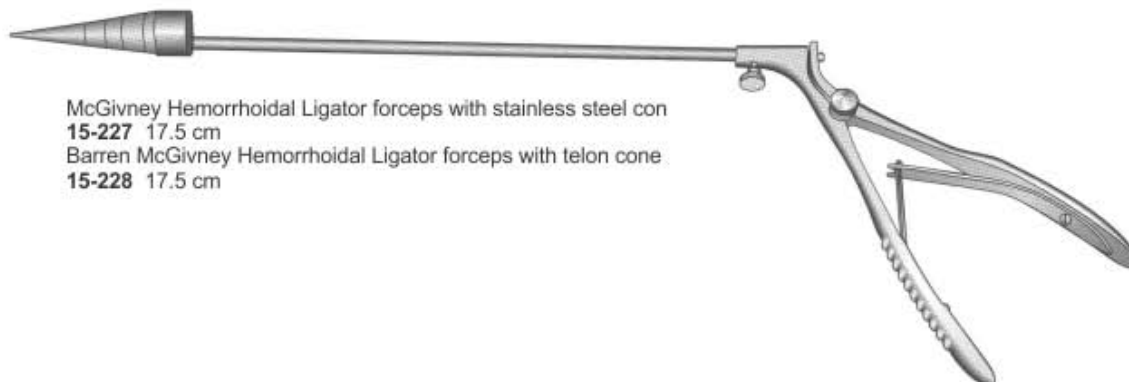

McGivney Hemorrhoidal Ligator forceps with stainless steel con
15-227 17.5 cm
Barren McGivney Hemorrhoidal Ligator forceps with telon cone
15-228 17.5 cm