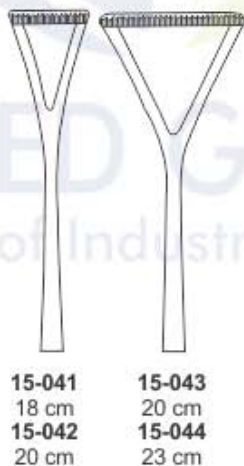

15-041 18 cm
15-042 20 cm
15-043 20 cm
15-044 23 cm