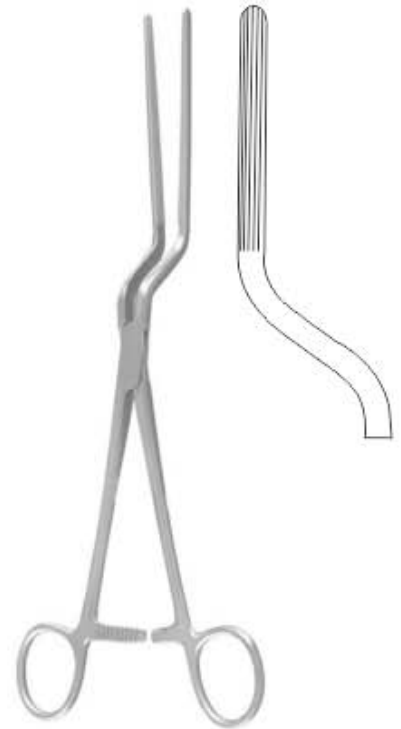

Brunner Intestinal Polyous Grasping Forceps
15-116 24 cm