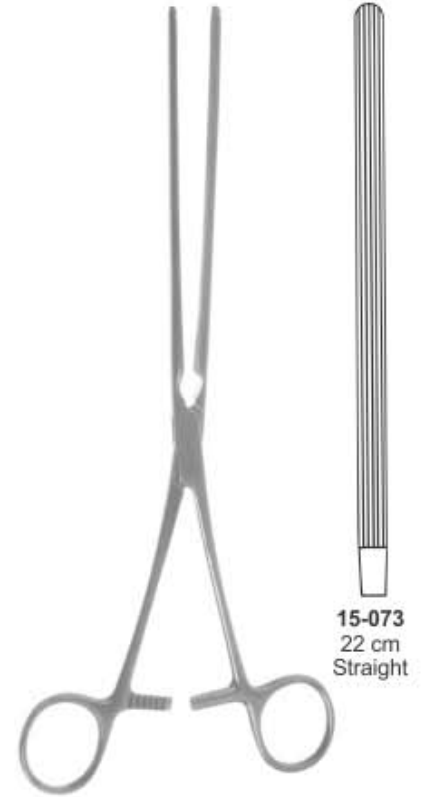

Kocher Intestinal Forceps Clamps