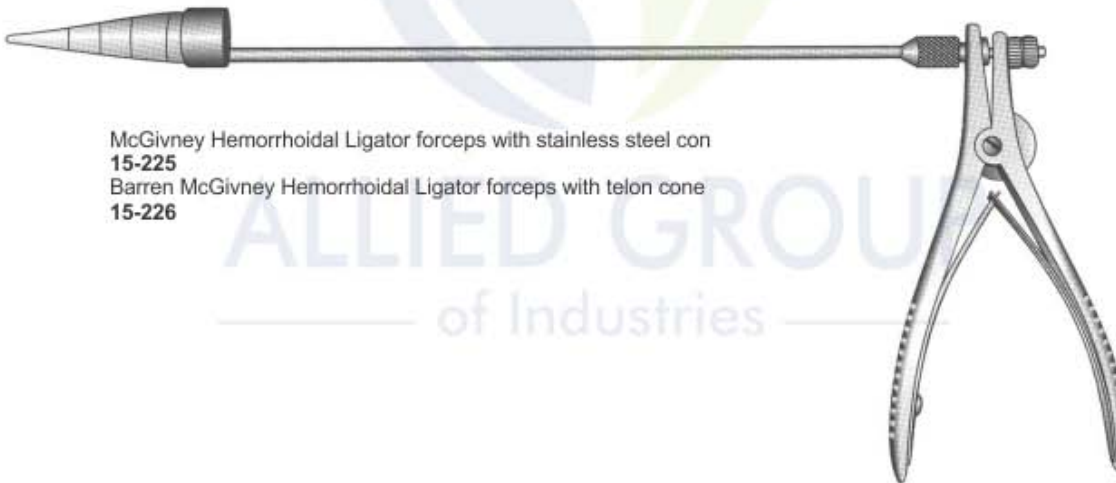

Grasping forceps Flexiable shaft
for grasping intra uterine pessary 3 mm
28.5 cm
15-222

Barren McGivney Hemorrhoidal Ligator forceps with stainless steel con
15-223
Barren McGivney Hemorrhoidal Ligator forceps with telon cone
15-224