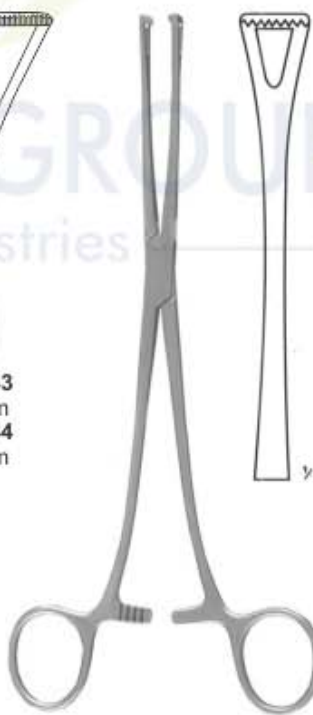

Babcock Seizing Forceps

- 15-024 16 cm
- 15-025 18 cm
- 15-026 20 cm
- 15-027 22 cm

Babcock Tissue Grasping Forceps

15-028 16 cm

15-029 21.5 cm

Babcock Tissue Grasping Forceps
 15-030 18 cm
 15-031 24 cm

Collin Grasp Forceps
 15-032 14 cm

Collin Tissue Grasping Forceps
 15-033 19.5 cm

Collin Tissue Grasping Forceps
 15-034 23 cm

Duval Lung Tissue Forceps
 15-035 1" WIDE
 DeBakey type jaw, 23 cm

Lovelace Lung Tissue Forceps
 15-036 1" WIDE
 Angled on Side,
 DeBakey type jaw, 19 cm

Scheibe
 Organ Grasping Forceps

Heywood-Smith
 15-040
 Polypus Grasping Forceps
 21 cm

Duval Tissue Grasping Forceps

15-041 18 cm
 15-042 20 cm
 15-043 20 cm
 15-044 23 cm

Lockwood Grasp Forceps
 15-045 20 cm

Allen
 Intestinal Clamp
 15-046 16 cm

INTESTINAL & TISSUE GRASPING FORCEPS

Darm-und Gewebefasszangen | Pincas Pour Saisir Intestins et Tissus
 Pinzas Para Intestinos y Tejidos | Pinze Per Afferrare Intestino e Tessuti