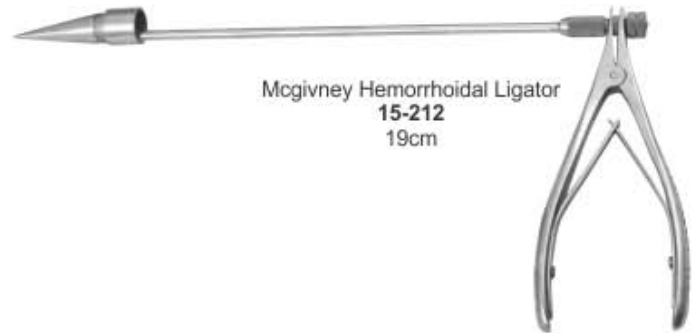

with light connection
15-205 17mm
15-206 20mm
15-207 24mm

Kelly Proctoscope Intestinal Rectal Speculum

chrome plated
15-208 22mm x 50 mm
15-209 22mm x 100 mm
15-210 22mm x 145 mm

Hemorrhoidal Ligator-Suction
15-211