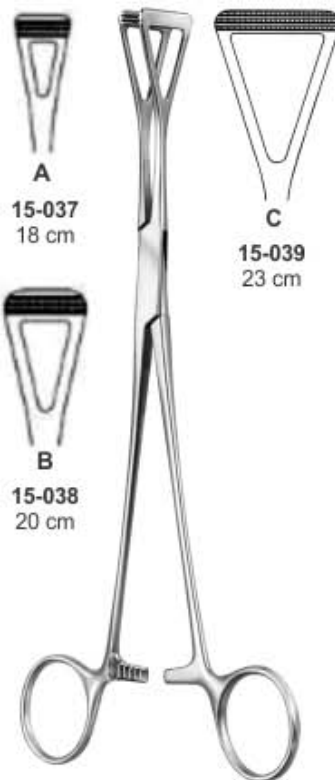

Babcock Seizing Forceps

- 15-024 16 cm
- 15-025 18 cm
- 15-026 20 cm
- 15-027 22 cm

Babcock Tissue Grasping Forceps

15-028 16 cm

15-029 21.5 cm

Babcock Tissue Grasping Forceps
 15-030 18 cm
 15-031 24 cm

Collin Grasp Forceps
 15-032 14 cm

Collin Tissue Grasping Forceps
 15-033 19.5 cm

Collin Tissue Grasping Forceps
 15-034 23 cm

Duval Lung Tissue Forceps
 15-035 1" WIDE
 DeBakey type jaw, 23 cm

Lovelace Lung Tissue Forceps
 15-036 1" WIDE
 Angled on Side,
 DeBakey type jaw, 19 cm

Scheibe
 Organ Grasping Forceps

Heywood-Smith
 15-040
 Polypus Grasping Forceps
 21 cm

Duval Tissue Grasping Forceps

15-041 18 cm
 15-042 20 cm
 15-043 20 cm
 15-044 23 cm

Lockwood Grasp Forceps
 15-045 20 cm