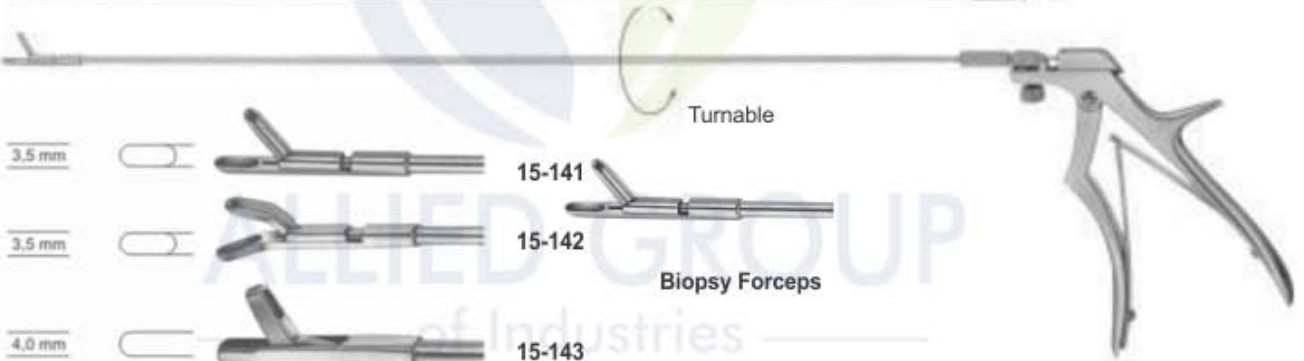

Biopsy Forceps

15-141 - 15-144 Handle for