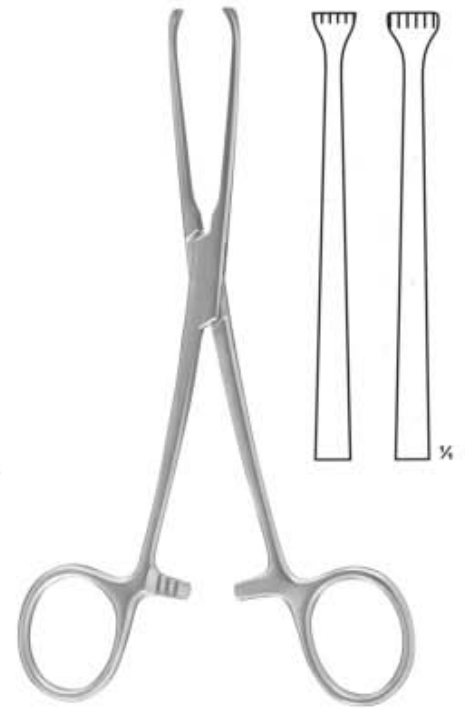

INTESTINAL AND RECTAL INSTRUMENTS

INTESTINAL & TISSUE GRASPING FORCEPS

Darm-und Gewebefasszangen | Pinces Pour Saisir Intestins et Tissus
 Pinzas Para Intestinos y Tejidos | Pinze Per Afferrare Intestino e Tessuti

Allis Tissue Forceps
 15-001 15 cm
 3 x 4 teeth

Allis Tissue Forceps
 15-002 15.5 cm
 4 x 5 teeth

Allis Tissue Forceps
 15-003 16 cm
 15-004 19 cm
 15-005 22 cm
 15-006 25.5 cm
 5 x 6 teeth

Baby Allis Tissue Forceps
 15-007 12 cm 4 X 5 teeth
 15-008 14 cm 4 X 5 teeth
 delicate jaws 4 mm wide