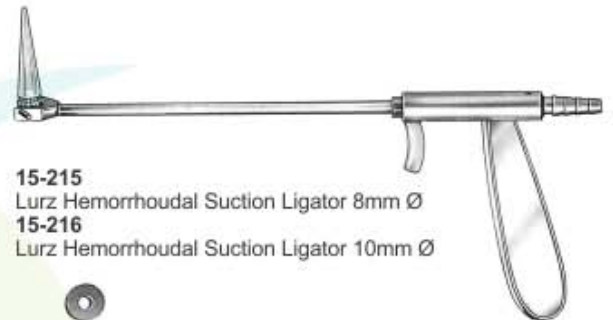

15-215
Lurz Hemorrhoidal Suction Ligator 8mm Ø
15-216
Lurz Hemorrhoidal Suction Ligator 10mm Ø

15-217
Ligator rubber rings
in package of 100 pieces