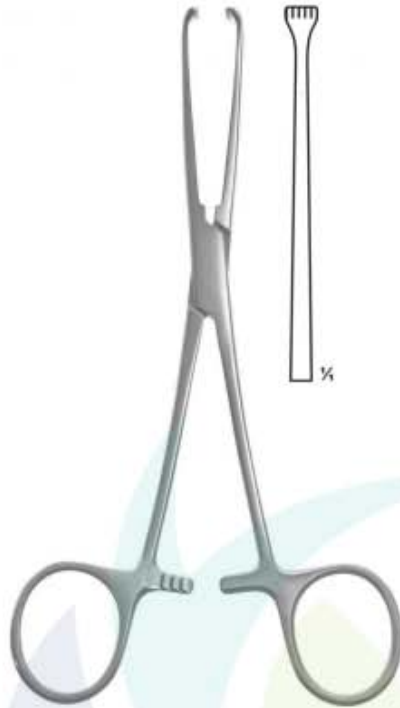

INTESTINAL AND RECTAL INSTRUMENTS

INTESTINAL & TISSUE GRASPING FORCEPS

Darm-und Gewebefasszangen | Pinces Pour Saisir Intestins et Tissus
 Pinzas Para Intestinos y Tejidos | Pinze Per Afferrare Intestino e Tessuti

Allis Tissue Forceps
 15-001 15 cm
 3 x 4 teeth

Allis Tissue Forceps
 15-002 15.5 cm
 4 x 5 teeth

Allis Tissue Forceps
 15-003 16 cm
 15-004 19 cm
 15-005 22 cm
 15-006 25.5 cm
 5 x 6 teeth

Baby Allis Tissue Forceps
 15-007 12 cm 4 X 5 teeth
 15-008 14 cm 4 X 5 teeth
 delicate jaws 4 mm wide