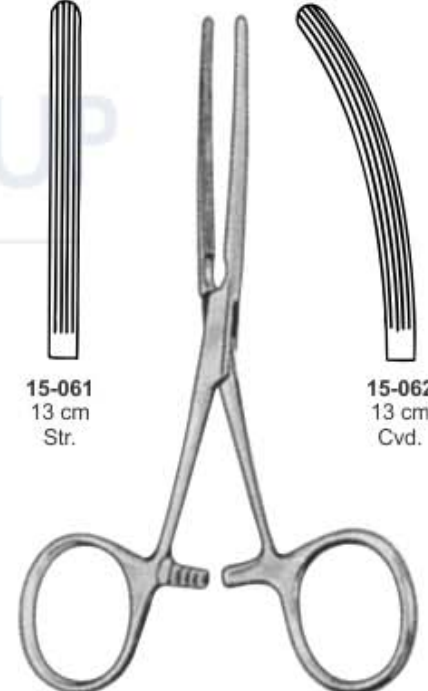

Baby-Kocher Intestinal Forceps Clamps

15-062 13 cm Cvd.